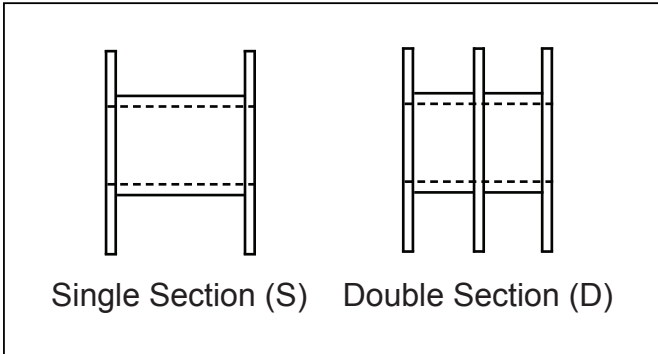

Bobbin Style

The above diagrams are for guidance only.

Pot Bobbins Parts List

Bobbin	
Part Number	Number of Sections
POT 7mm	
-	-
POT 9mm	
60-351-72C	S
POT 11mm	
60-401-72C	S
POT 14mm	
60-451-72C	S
60-452-72C	D
POT 18mm	
60-501-72C	S
60-502-72C	D
POT 22mm	
60-551-72C	S
60-552-72C	D
POT 26mm	
60-601-72C	S
60-602-72C	D
POT 30mm	
60-621-72C	S
POT 36mm	
60-651-67C	S
60-652-67C	D
POT 45mm	
60-1280-72C	S