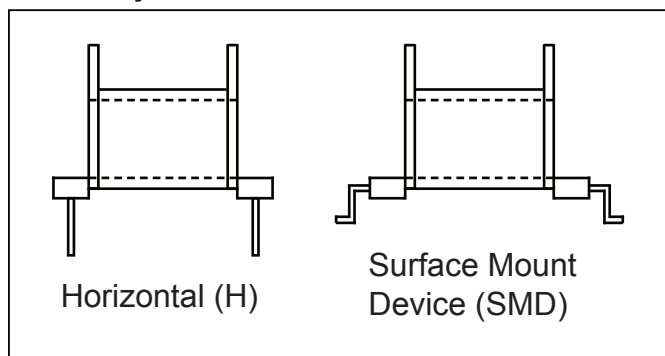

Bobbin Style

The above diagrams are for guidance only.

EFD Bobbins & Clips Parts List

Bobbin			Clip
Part Number	Bobbin Style	Number of Pins	Part Number
EFD 15			
59-720-76C	H	8	76-070-95C
59-725-76C	SMD	10	76-070-95C
EFD 20			
59-740-76C	H	8	76-071-95C
59-745-76C	SMD	12	76-071-95C
EFD 25			
59-760-76C	H	10	76-072-95C
59-765-76C	SMD	10	76-072-95C
EFD 30			
59-780-76C	H	12	76-073-95C