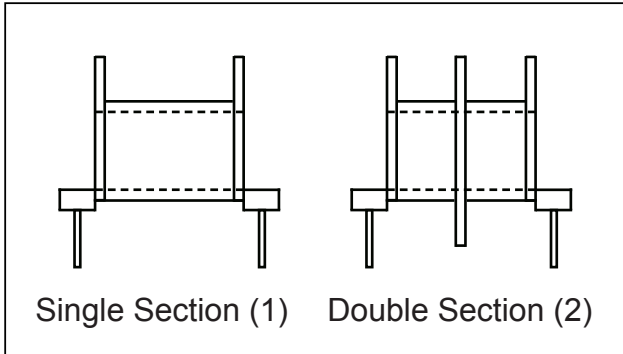

Number of Sections

Bobbin Style

The above diagrams are for guidance only.

EE & EF Bobbins & Clips Parts List

Bobbin				Clip
Part Number	Number of sections	Bobbin Style	Number of Pins	Part Number
EF 12.6				
59-200-66C	1	H	6	-
EF 16				
59-375-66C	1	V	6	-
EE 20				
59-140-66C	1	H	8	-
EF 20				
59-180-66C	1	H	8	-
59-185-66C	1	V	6	-
EF 25				
59-190-66C	1	H	10	76-078-95C
59-191-66C	2	H	10	76-078-95C
59-196-66C	1	V	6	76-078-95C
EE 25.4/6				
59-031-66C	1	H	10	-
59-030-66C	1	H4	0	-
EE 25.4/12.5				
59-080-66C	1	H4	0	-
EE 30				
59-130-64C	1	H	10	-
59-130-66C	1	H	12	-
EE 34/8				
59-010-66C	1	H4	0	-

EE & EF Bobbins & Clips Parts List cont.

Part Number	Bobbin			Clip
	Number of sections	Bobbin Style	Number of Pins	Part Number
EE 41				
59-020-66C	1	H4	0	-
EE 42/15				
59-110-66C	1	H	10	-
59-113-66C	1	H	12	-
EE 42/20				
59-120-66C	1	H	12	-
EE 55				
59-150-66C	1	H	14	76-054-95C
59-150-66M	1	H	14	76-054-95C
EE 65				
59-240-66C	1	H	16	-
59-241-66C	1	H	0	-
59-241-LP	1	H	0	-
EE 70				
-	-	-	-	-