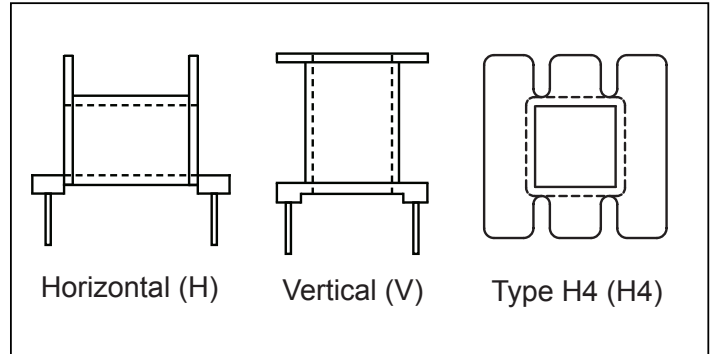

Number of Sections

Bobbin Style

The above diagrams are for guidance only.

EE & EF Bobbins & Clips Parts List

Bobbin				Clip
Part Number	Number of sections	Bobbin Style	Number of Pins	Part Number
EF 12.6				
59-200-66C	1	H	6	-
EF 16				
59-375-66C	1	V	6	-
EE 20				
59-140-66C	1	H	8	-
EF 20				
59-180-66C	1	H	8	-
59-185-66C	1	V	6	-
EF 25				
59-190-66C	1	H	10	76-078-95C
59-191-66C	2	H	10	76-078-95C
59-196-66C	1	V	6	76-078-95C
EE 25.4/6				
59-031-66C	1	H	10	-
59-030-66C	1	H4	0	-
EE 25.4/12.5				
59-080-66C	1	H4	0	-
EE 30				
59-130-64C	1	H	10	-
59-130-66C	1	H	12	-
EE 34/8				
59-010-66C	1	H4	0	-

EE & EF Bobbins & Clips Parts List cont.

Part Number	Bobbin			Clip
	Number of sections	Bobbin Style	Number of Pins	Part Number
EE 41				
59-020-66C	1	H4	0	-
EE 42/15				
59-110-66C	1	H	10	-
59-113-66C	1	H	12	-
EE 42/20				
59-120-66C	1	H	12	-
EE 55				
59-150-66C	1	H	14	76-054-95C
59-150-66M	1	H	14	76-054-95C
EE 65				
59-240-66C	1	H	16	-
59-241-66C	1	H	0	-
59-241-LP	1	H	0	-
EE 70				
-	-	-	-	-